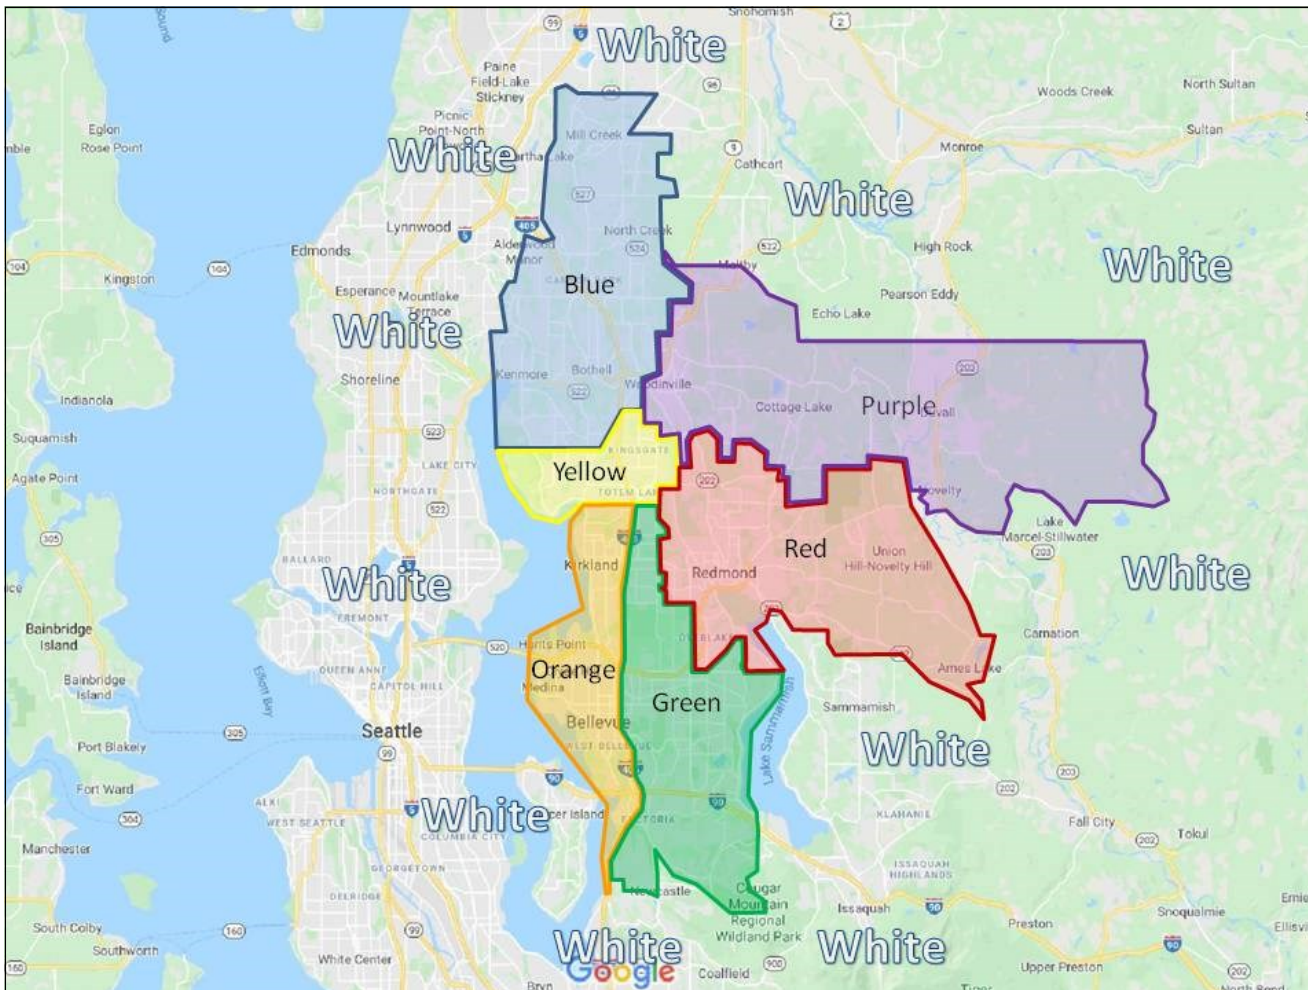

The Seven Rose Hill Parishes

Blue Parish

Bothell, Kenmore, Lake Forest Park, Mill Creek

Green Parish

Kirkland Zip Code 98033 and Bellevue – East of I-405

Orange Parish

Kirkland Zip Code 98033 and Bellevue/Medina – West of I-405

Purple Parish

Woodinville, Duvall

Red Parish

Redmond

Yellow Parish

Kirkland Zip Code 98034

White Parish

Other Seattle/Everett communities further from Kirkland

What do Parishes Do?

In addition to opportunities for fellowship, the kinds of assistance that our parishes can provide include help with meals, house cleaning, yard work, transportation, or childcare. Examples of when such help may be needed include when a church member is ill, has a critical family situation, is unable to drive, or is looking for work.

Each parish has two co-leaders who act as contacts and coordinators for parish activities. Your parish leaders work together with members of your parish, the deacons, and the pastors and elders to see that parish needs are addressed.

They devoted themselves to the apostles' teaching and to fellowship, to the breaking of bread and to prayer. Everyone was filled with awe at the many wonders and signs performed by the apostles. All the believers were together and had everything in common. They sold property and possessions to give to anyone who had need.

Acts 2:42-45