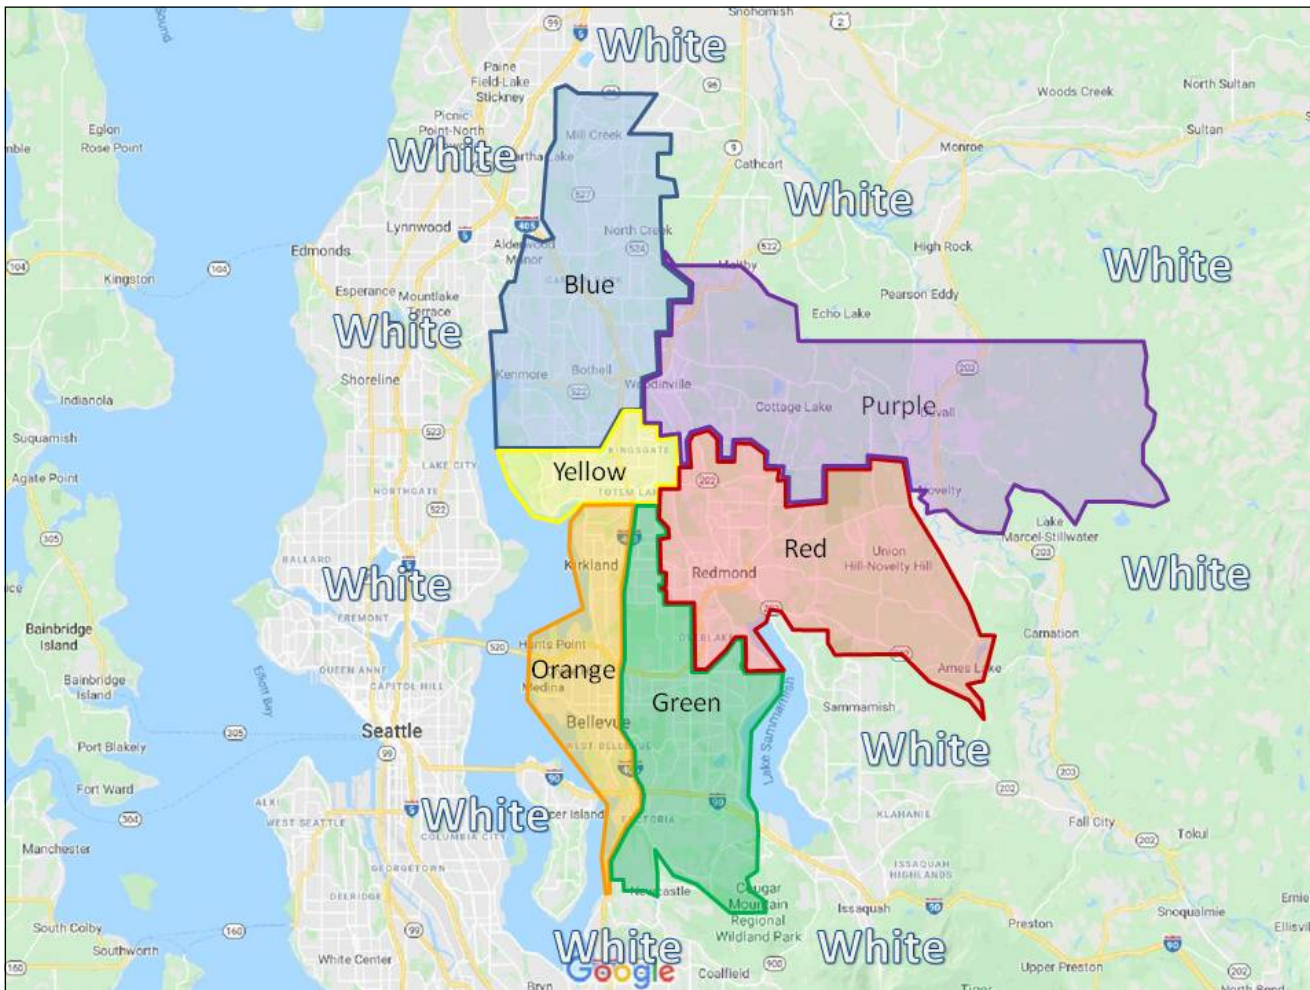

The Seven Rose Hill Parishes

Blue Parish

Bothell, Kenmore, Lake Forest
Park, Mill Creek

Green Parish

Kirkland Zip Code 98033 and
Bellevue – East of I-405

Orange Parish

Kirkland Zip Code 98033 and
Bellevue/Medina – West of I-405

Purple Parish

Woodinville, Duvall

Red Parish

Redmond

Yellow Parish

Kirkland Zip Code 98034

White Parish

Other Seattle/Everett communities
further from Kirkland

What do Parishes Do?

In addition to opportunities for fellowship, the kinds of assistance that our parishes can provide include help with meals, house cleaning, yard work, transportation, or childcare. Examples of when such help may be needed include when a church member is ill, has a critical family situation, is unable to drive, or is looking for work.

Each parish has two co-leaders who act as contacts and coordinators for parish activities. Your parish leaders work together with members of your parish, the deacons, and the pastors and elders to see that parish needs are addressed.

They devoted themselves to the apostles' teaching and to fellowship, to the breaking of bread and to prayer. Everyone was filled with awe at the many wonders and signs performed by the apostles. All the believers were together and had everything in common. They sold property and possessions to give to anyone who had need.

Acts 2:42-45